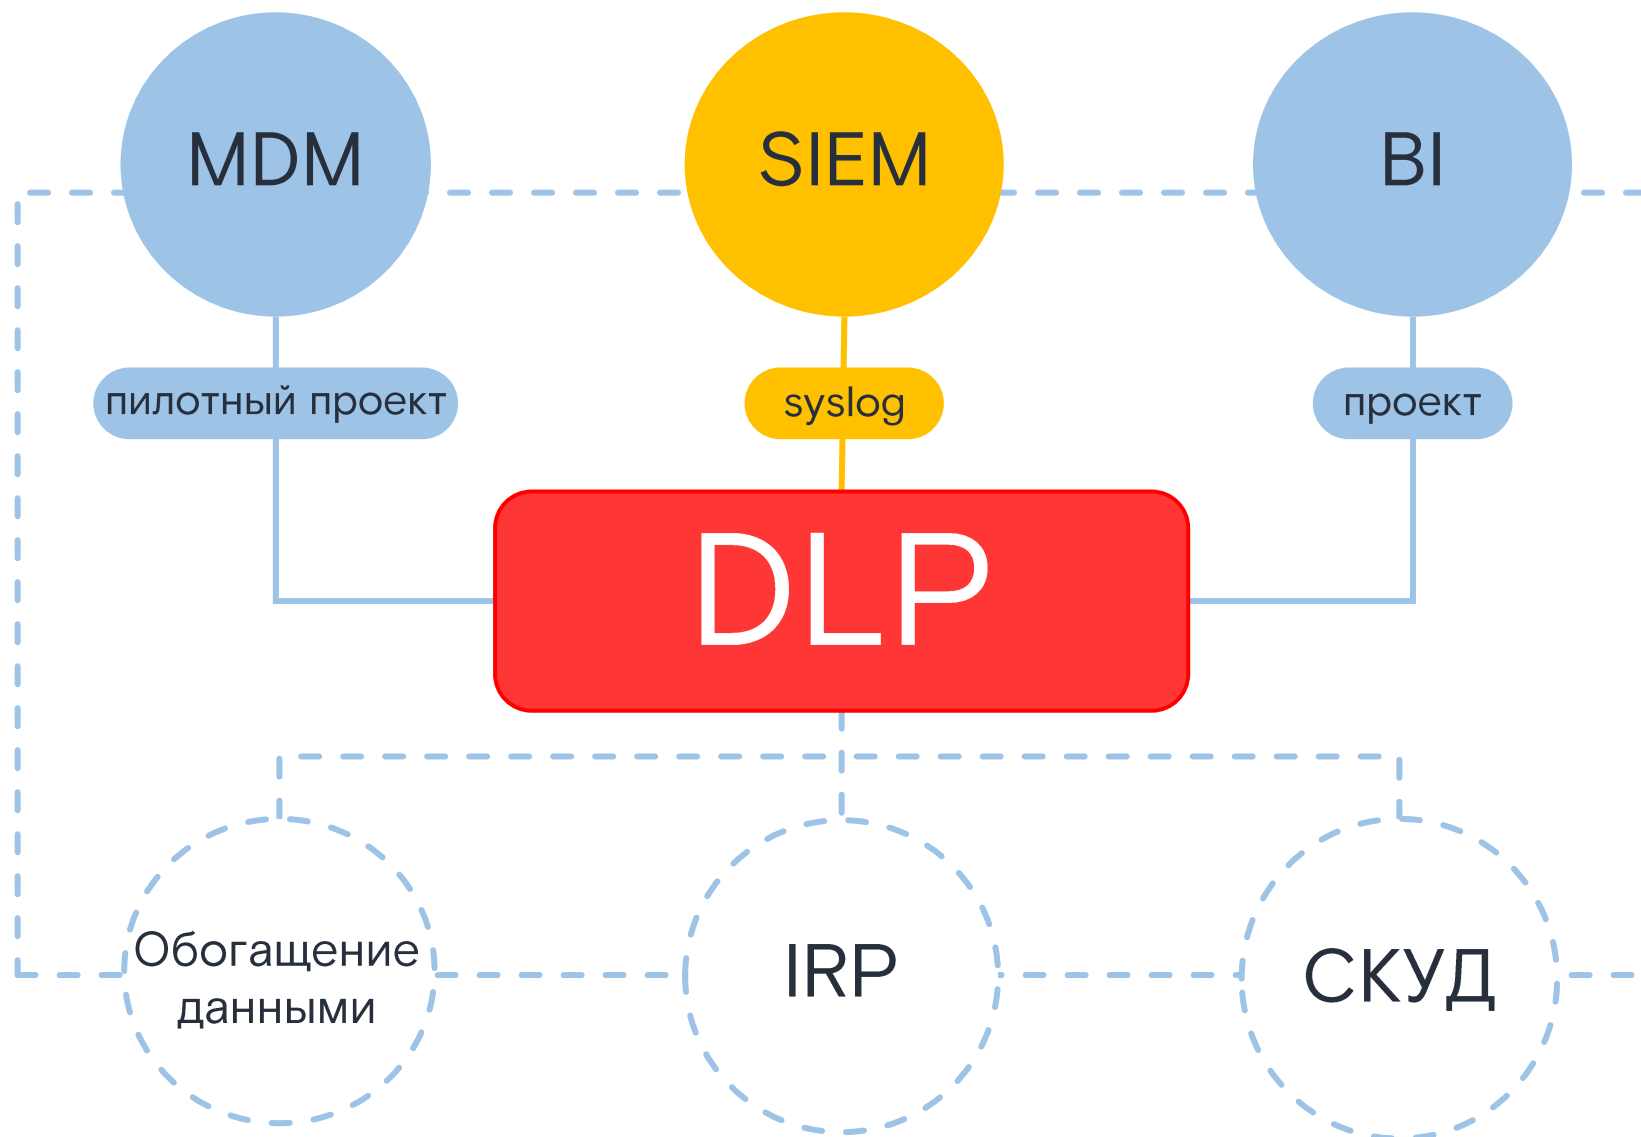

## Галина Рябова

Директор центра продуктов Solar Dozor,  
«Ростелеком-Солар»

# Классический архитектурный сэндвич

Бизнес-процессы

A flow diagram representing business processes. It starts with a stack of documents, followed by a rectangular process box, a diamond-shaped decision point, two parallel arrow-shaped process boxes, and finally a rectangular output box.

Задачи и функции

A network diagram consisting of 10 white circular nodes connected by black lines, representing tasks and functions.

ПО

A diagram showing software architecture. It features two main boxes labeled 'приложение' (application). The first box is connected to a 'подсистема' (subsystem) box. The second box is connected to two 'подсистема' (subsystem) boxes.

ИТ-инфраструктура

Three icons representing IT infrastructure: a database cylinder, a server rack, and a desktop computer.