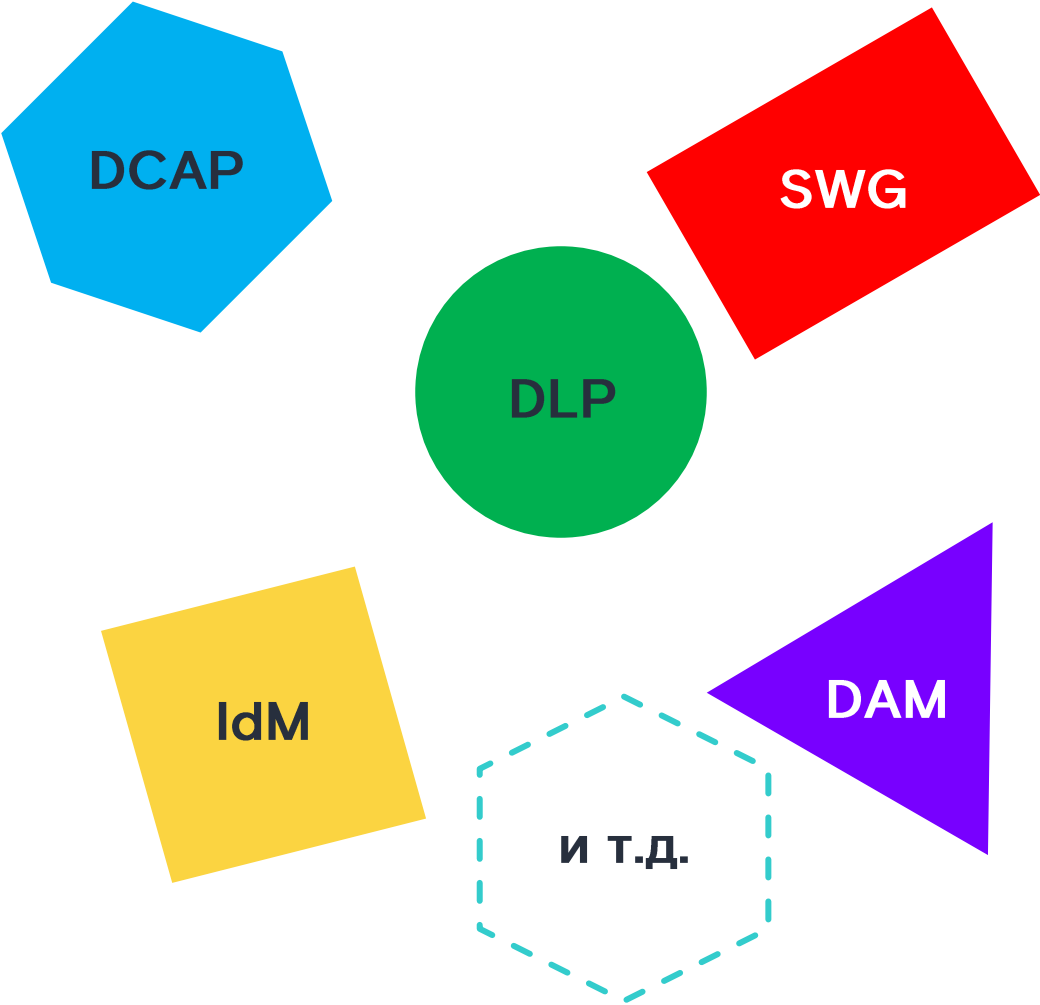

Внутренние vs Внешние угрозы