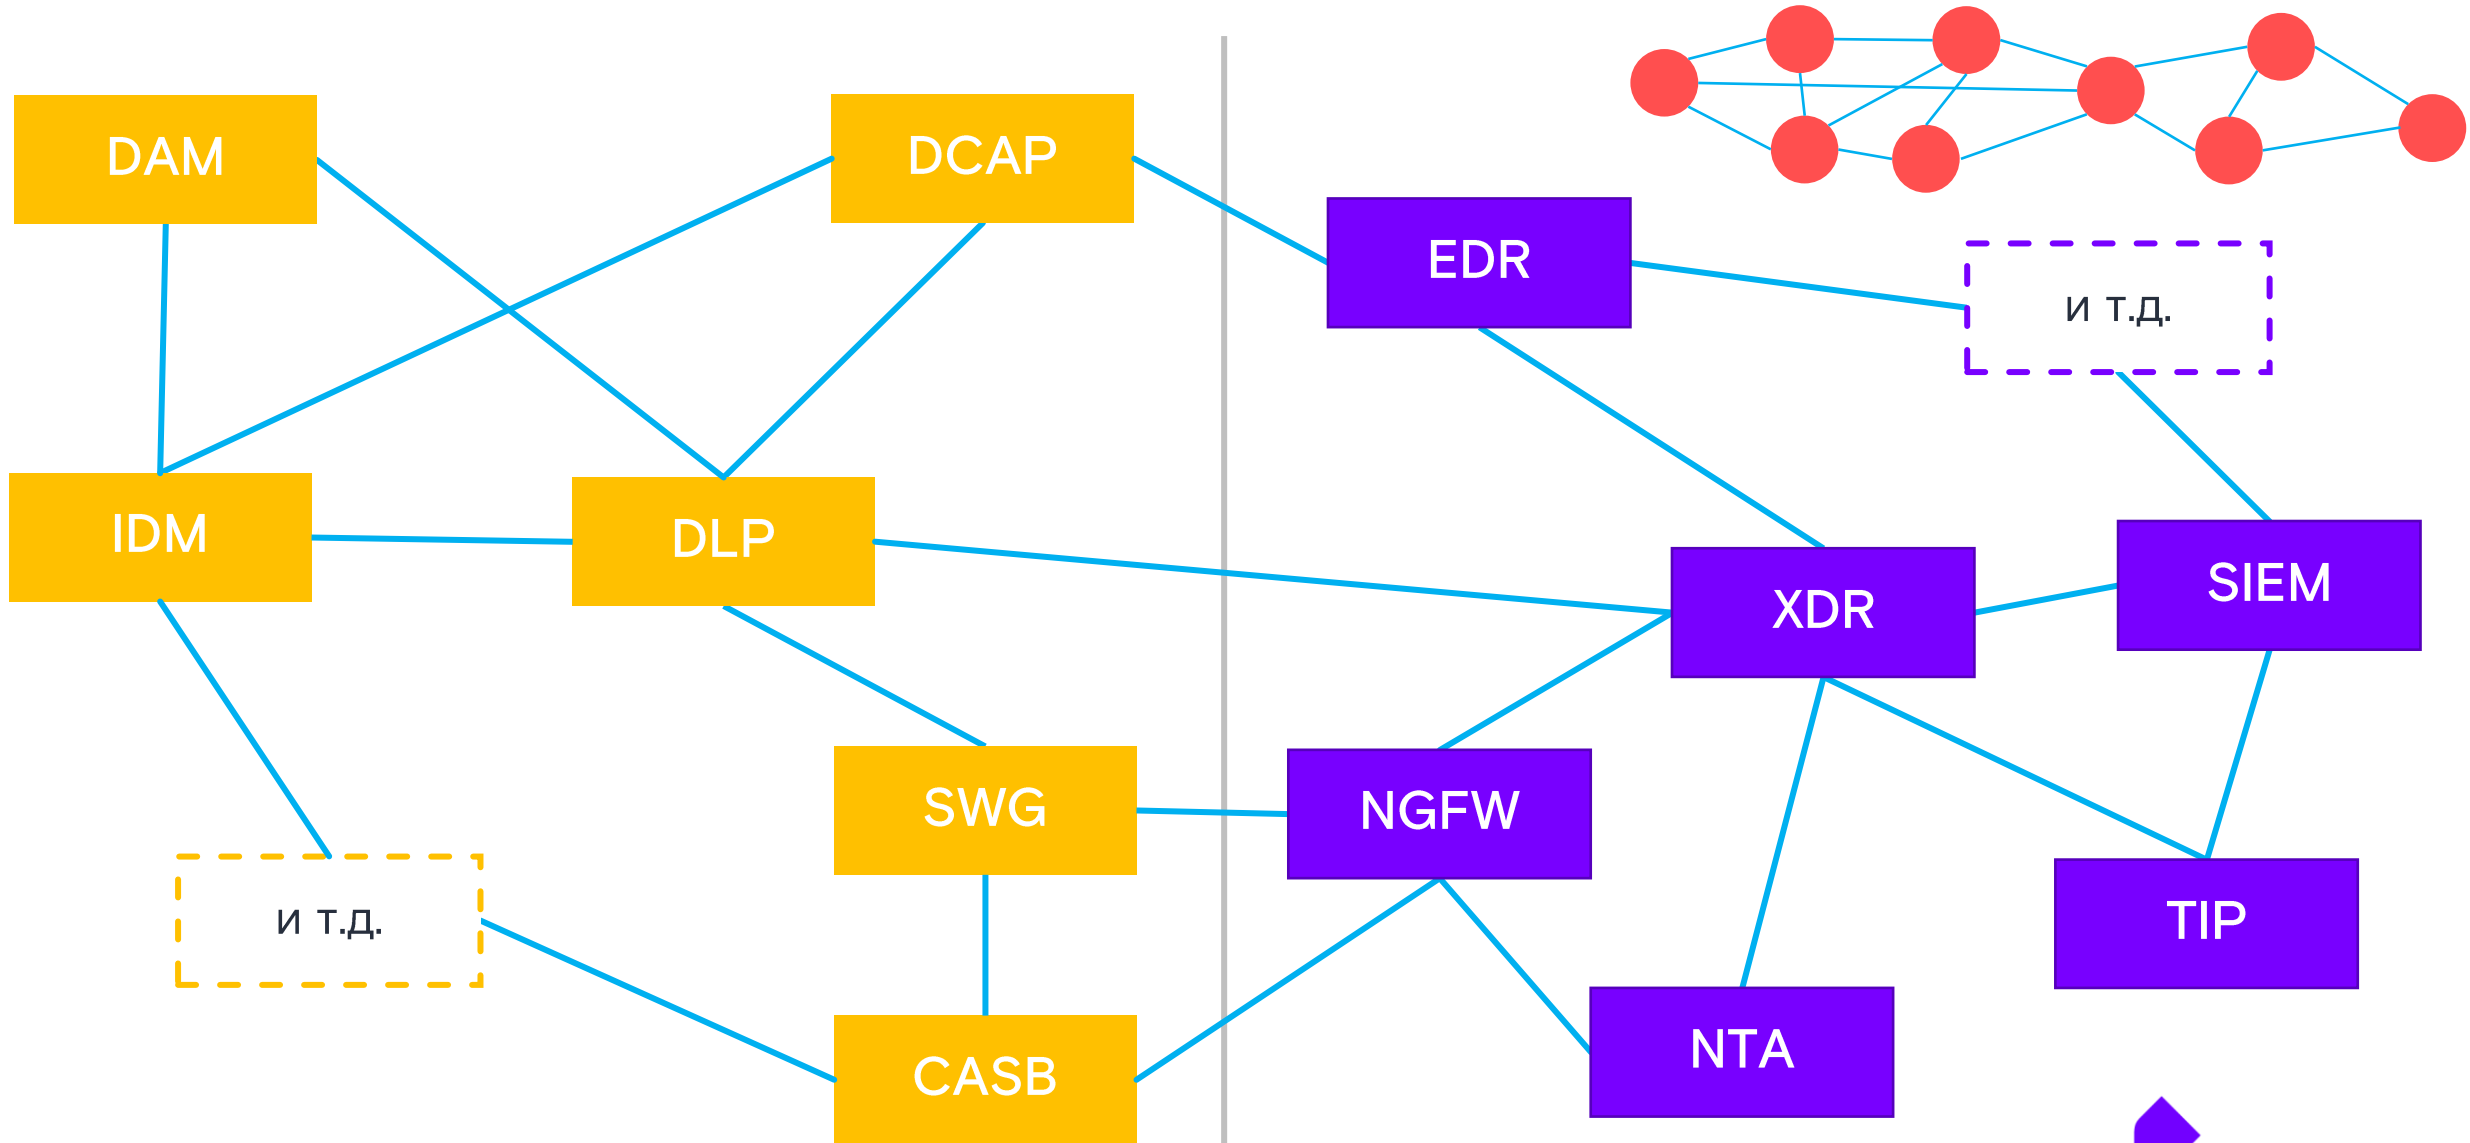

Внутренние vs Внешние угрозы