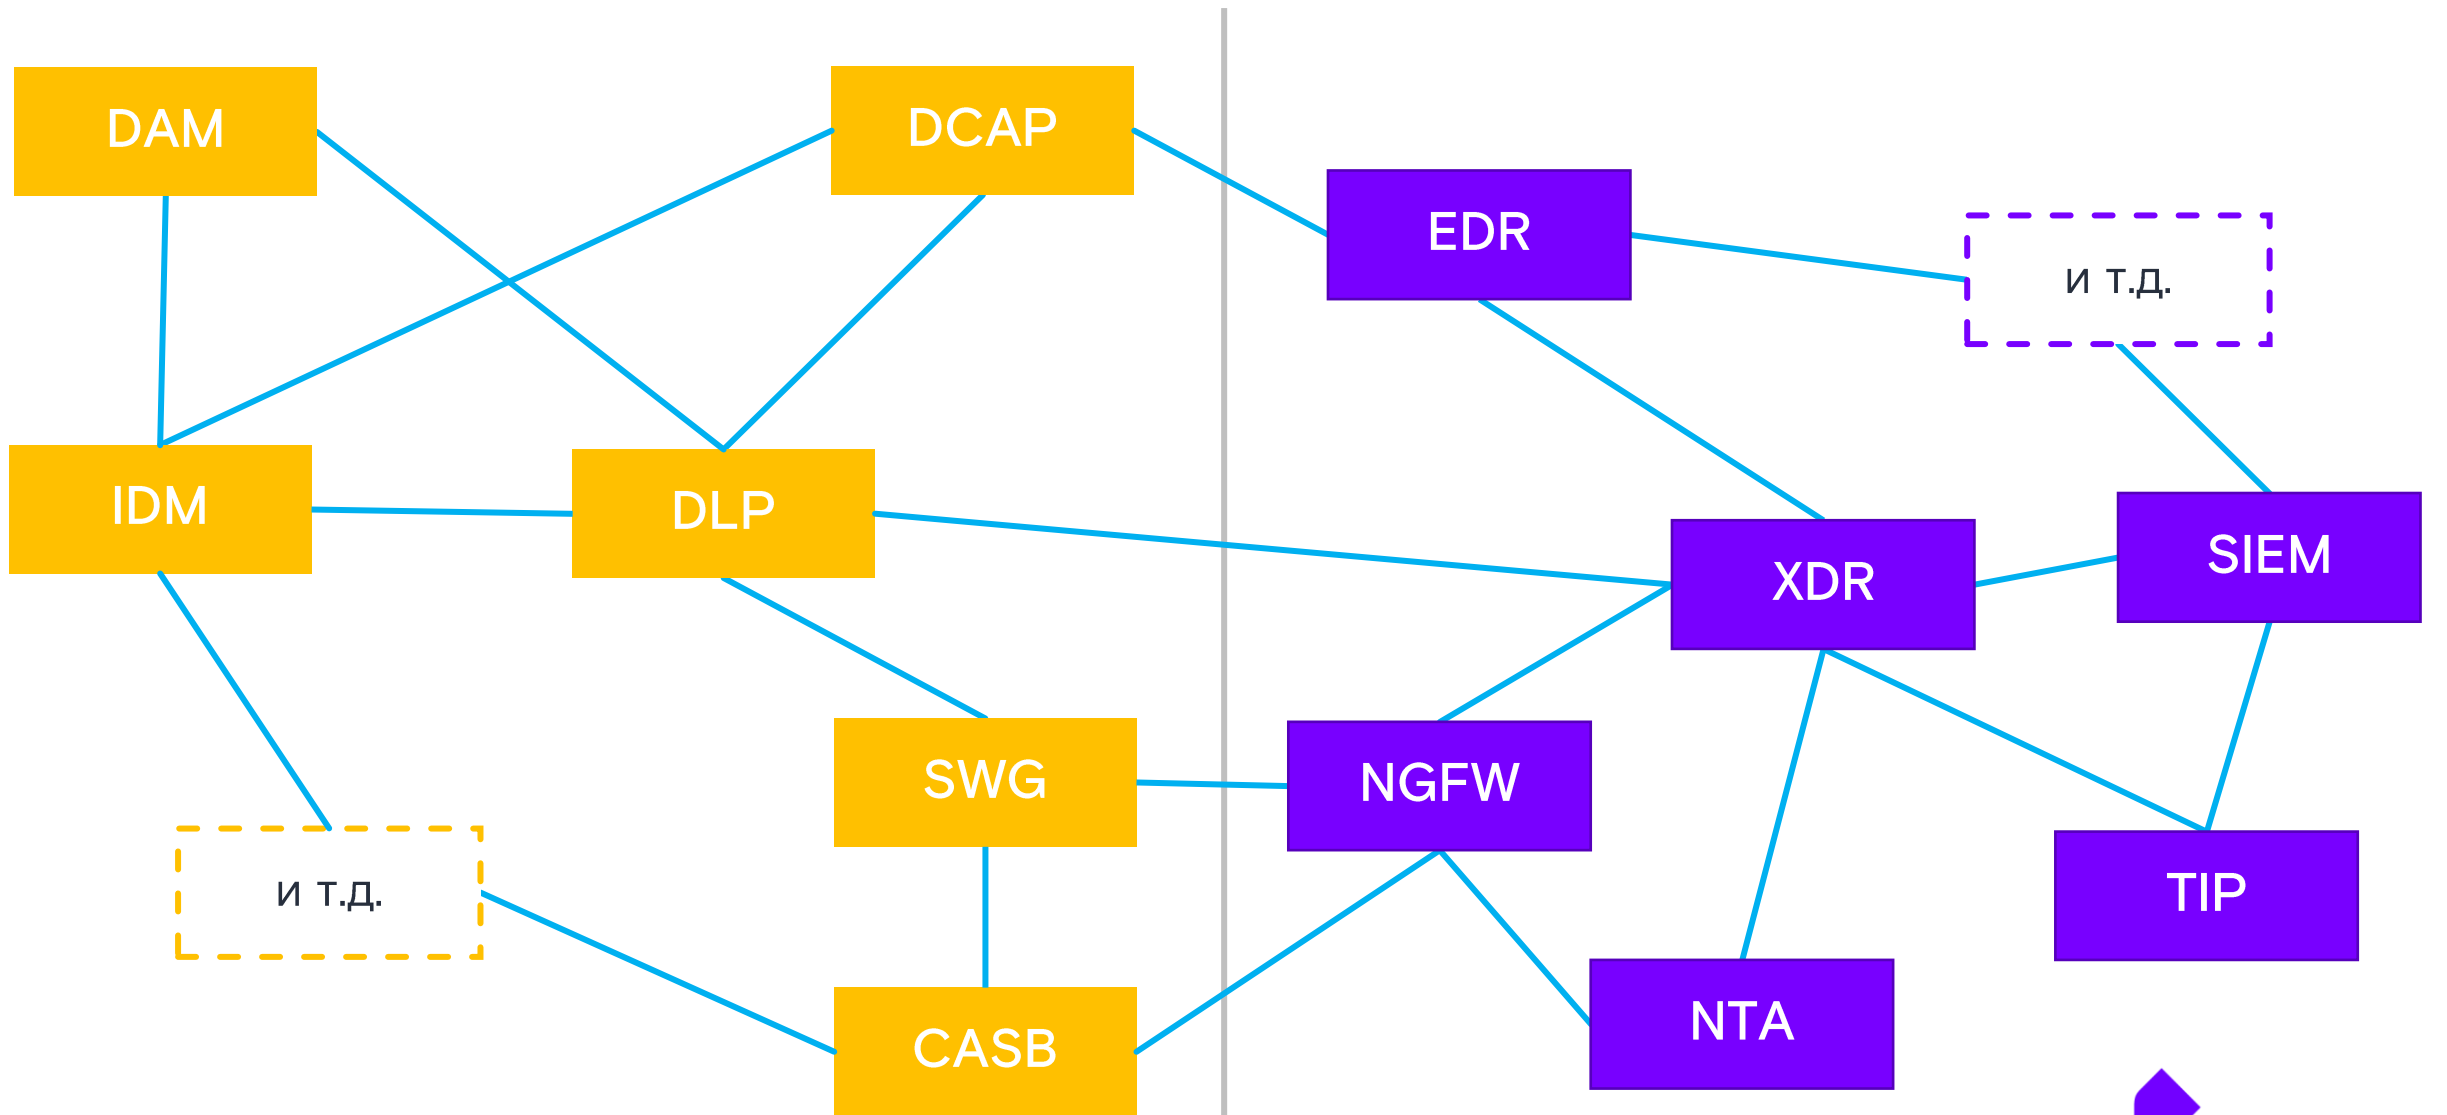

Внутренние vs Внешние угрозы