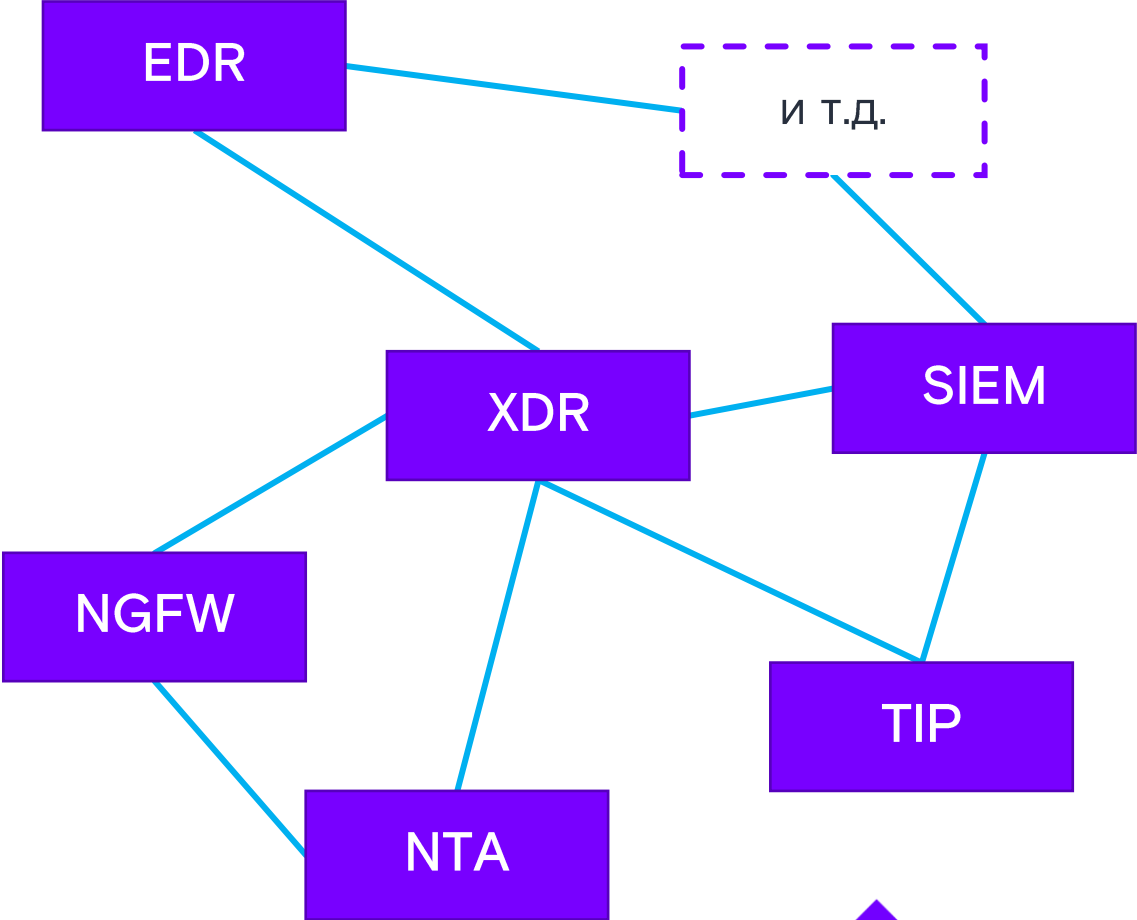

Внутренние vs Внешние угрозы